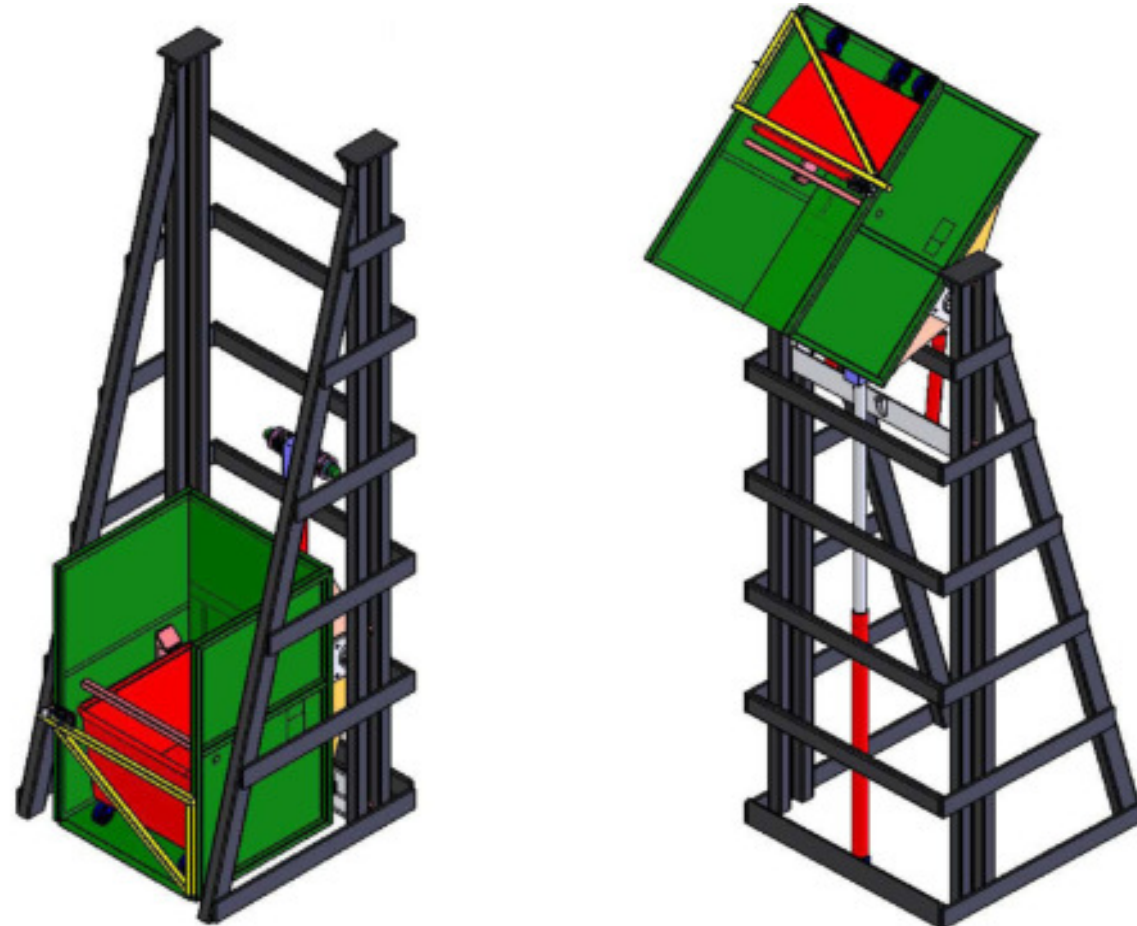

HYDRAULIC CART DUMPERS

- ◆ **SAVE LABOR BY ELIMINATING DOUBLE HANDLING**
- ◆ **REDUCE INJURIES & KEEP EMPLOYEES SAFE**
- ◆ **CUT COST & SOLVE HANDLING PROBLEMS**

Below:
LA-1500 Dumper shown in Custom Application Drawing

Custom "High Lift" Dumper - Model HL-4000

Can be made to fit different Dump levels from 8' - 18' !

STANDARD MODELS LIFTING CAPACITIES *

LP-3000.....3000 lbs.	HP-30003000 lbs.
LP-6000.....6000 lbs.	HP-60006000 lbs.
RL-40004000 lbs.	SC-4064-I.....1500 lbs.
HL-4000.....4000 lbs.	LA-1500.....1500 lbs.
HV-4000.....4000 lbs.	

* Lift capacity is based on cart load center of 27" from pivot point.
Custom designed to fit customer cart. More than one size cart can be accommodated.

Sebright Products, Inc.
127 N. Water St., Hopkins, MI 49328
Phone: 269-793-7183 Fax: 269-793-4022
Toll Free: 800-253-0532
www.sebrightproducts.com

Copyright Sebright Products, Inc. 2011

**SEBRIGHT PRODUCTS --
Designers and Manufacturers
of Robotics, Pit and Platform
Dumpers with Lifting Capacities
to 30,000 lbs. for Industrial
and Commercial Applications**