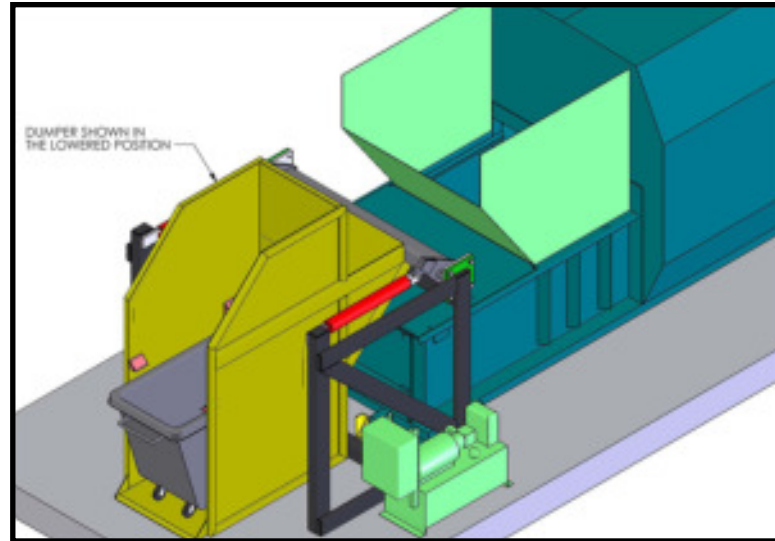

These inside pages show examples of a few of the many Dumpers we design and manufacture. We can design and build a Hydraulic Dumper to fit any of your dumping needs.

Model LP-3000 ODP Dumper with Self Contained Compactor