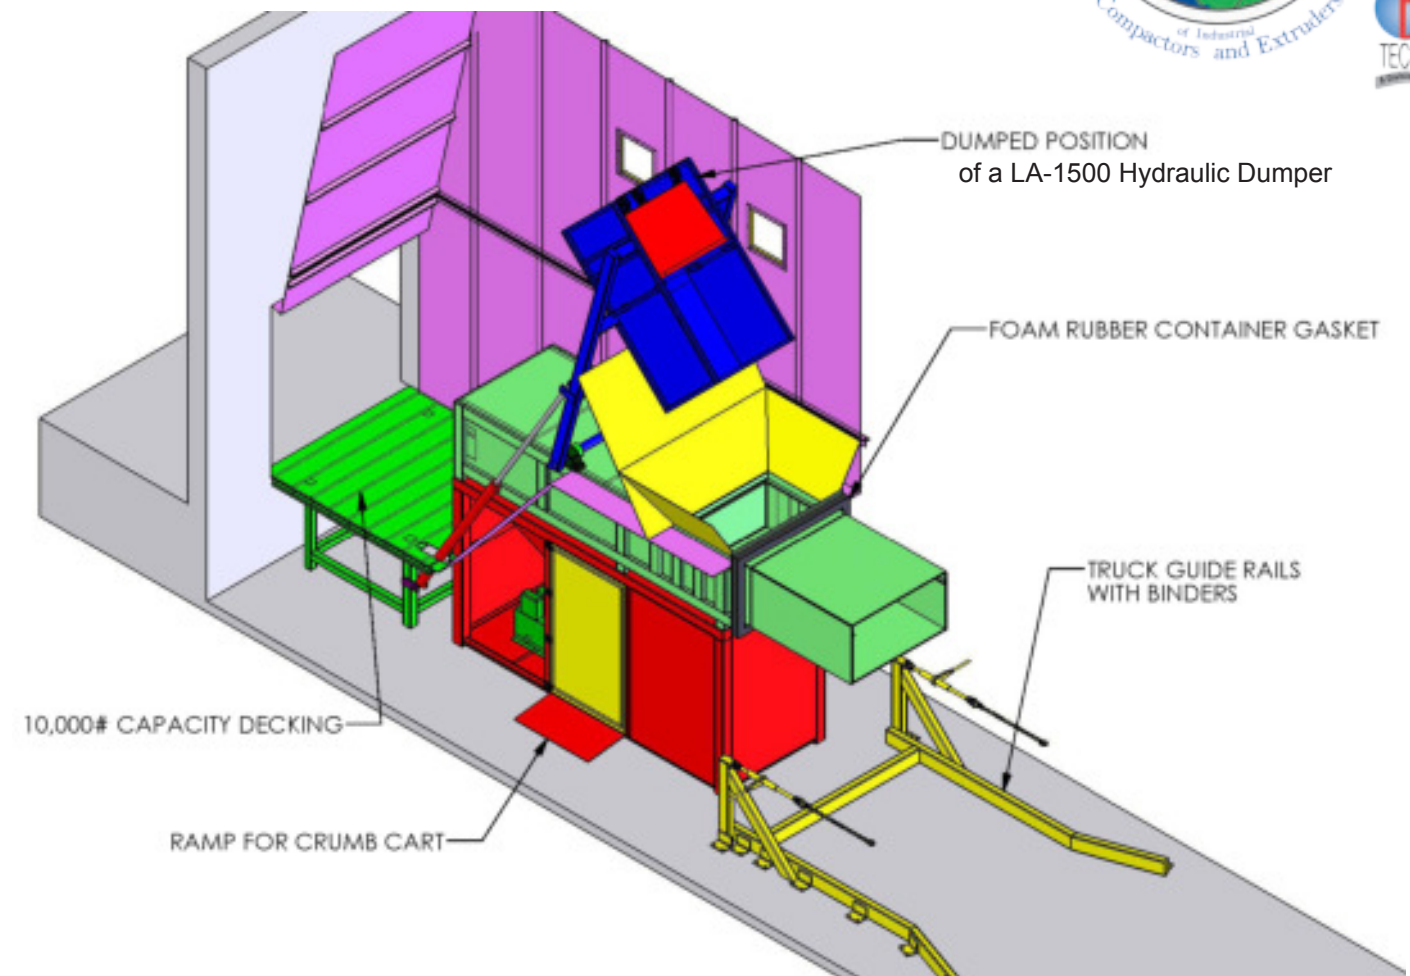

HYDRAULIC CART DUMPERS

- ◆ **SAVE LABOR BY ELIMINATING DOUBLE HANDLING**
- ◆ **REDUCE INJURIES & KEEP EMPLOYEES SAFE**
- ◆ **CUT COST & SOLVE HANDLING PROBLEMS**

Below:
LA-1500 Dumper shown in Custom Application Drawing

Custom "High Lift" Dumper - Model HL-4000

Can be made to fit different Dump levels from 8' - 18' !

STANDARD MODELS LIFTING CAPACITIES *

LP-3000.....3000 lbs.	HP-30003000 lbs.
LP-6000.....6000 lbs.	HP-60006000 lbs.
RL-40004000 lbs.	SC-4064-I.....1500 lbs.
HL-4000.....4000 lbs.	LA-1500.....1500 lbs.
HV-4000.....4000 lbs.	

* Lift capacity is based on cart load center of 27" from pivot point.
Custom designed to fit customer cart. More than one size cart can be accommodated.

Sebright Products, Inc.
127 N. Water St., Hopkins, MI 49328
Phone: 269-793-7183 Fax: 269-793-4022
Toll Free: 800-253-0532
www.sebrightproducts.com

HP6000 Hydraulic Dumper with auto opening enclosed hopper on Model SC4064 Self-Contained Compactor

Side mounted HP6000 Hydraulic Dumper with 4 cubic yard trailer/cart on Model 7460S Stationary Compactor