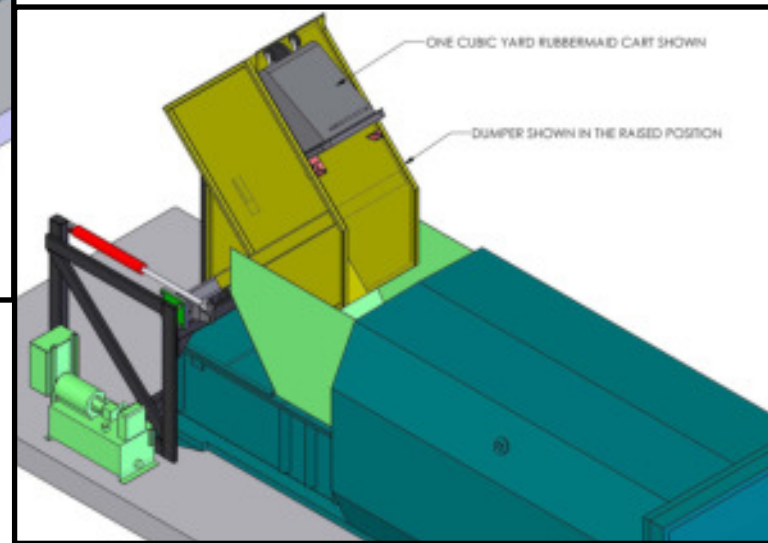

Front view of HP-3000 Hydraulic Dumper